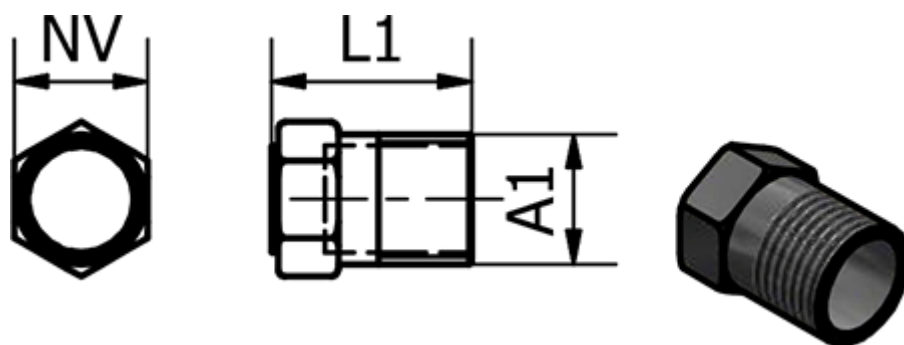

# Data Sheet

Article number: 58633903

Description: Tube Connector 33.903, - R 1/2"  
Plug

## Measures

---

L1	= 27.5
NV	= 22
Thread A1	= R 1/2"